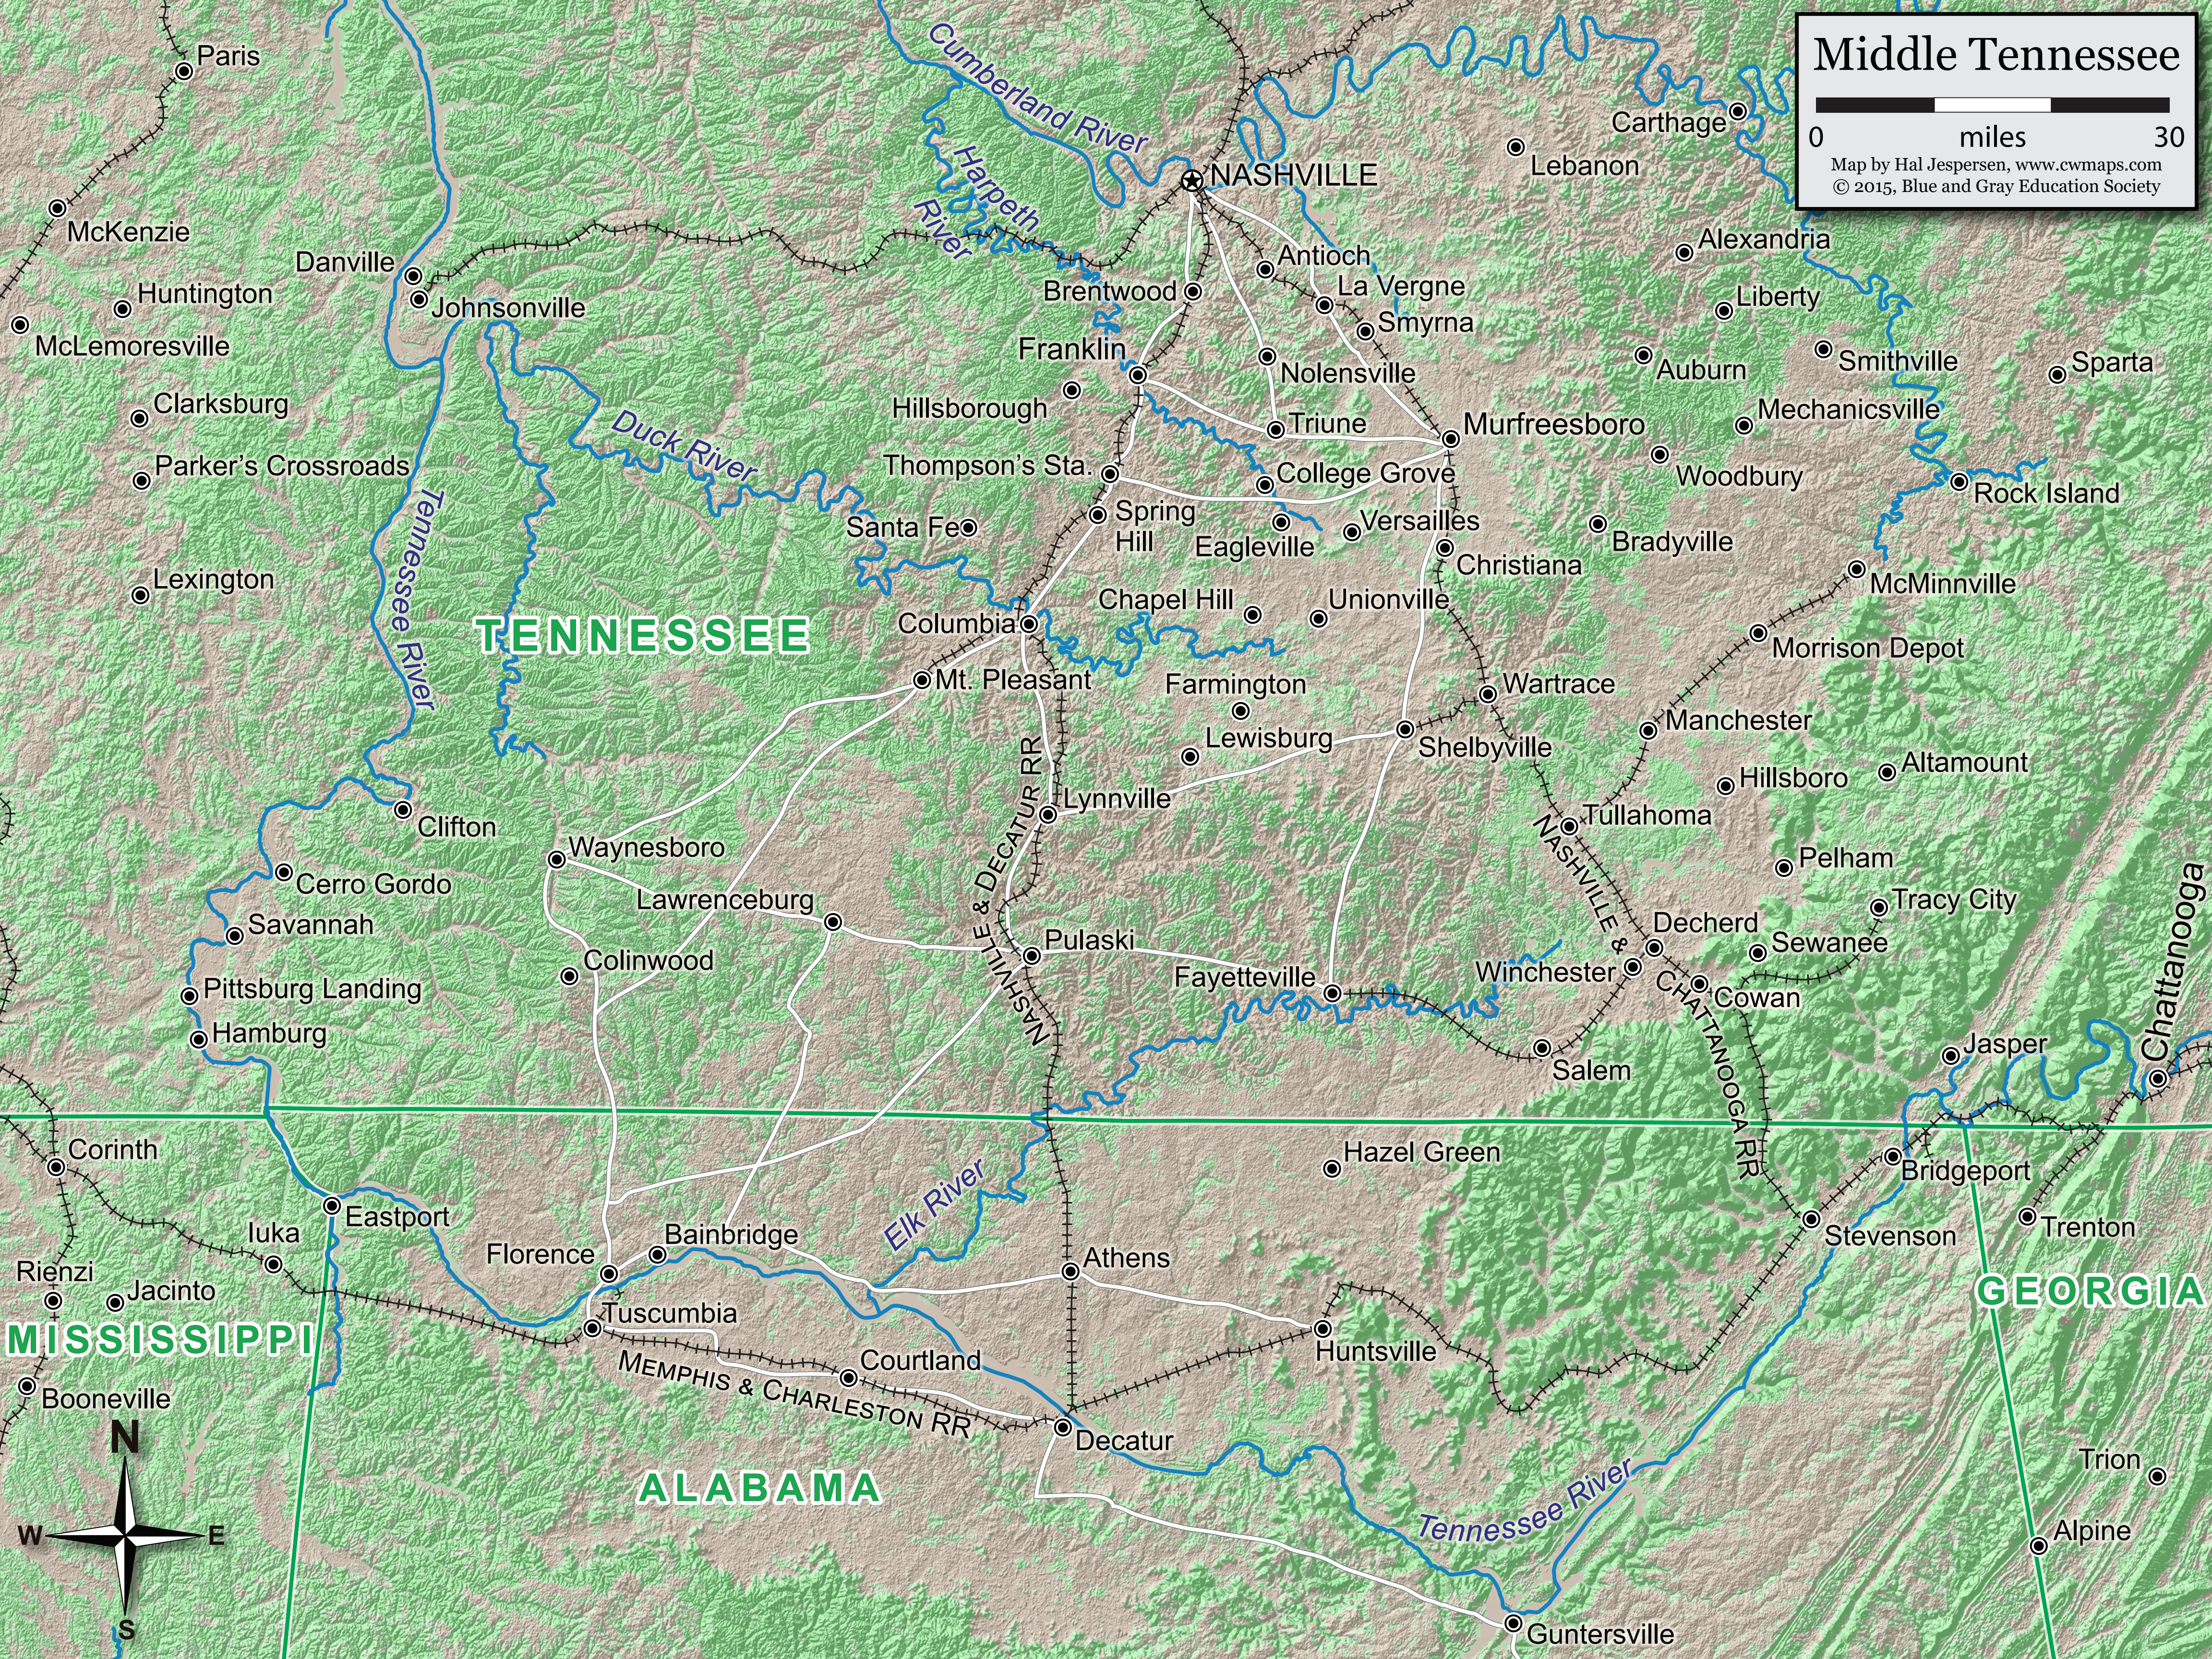

Middle Tennessee

0 miles 30
Map by Hal Jespersen, www.cwmaps.com
© 2015, Blue and Gray Education Society

TENNESSEE

GEORGIA

MISSISSIPPI

ALABAMA